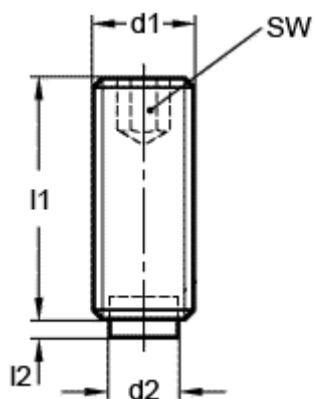

# Data Sheet

Article number: 20930630

Description: E+G Grub screw  
GN 913.3-M6-50-MS

## Measures

---

$d1$  = M6

$d2$  = 4.0

$l1$  = 50

$l2$  = 1.0

SW = 3.0